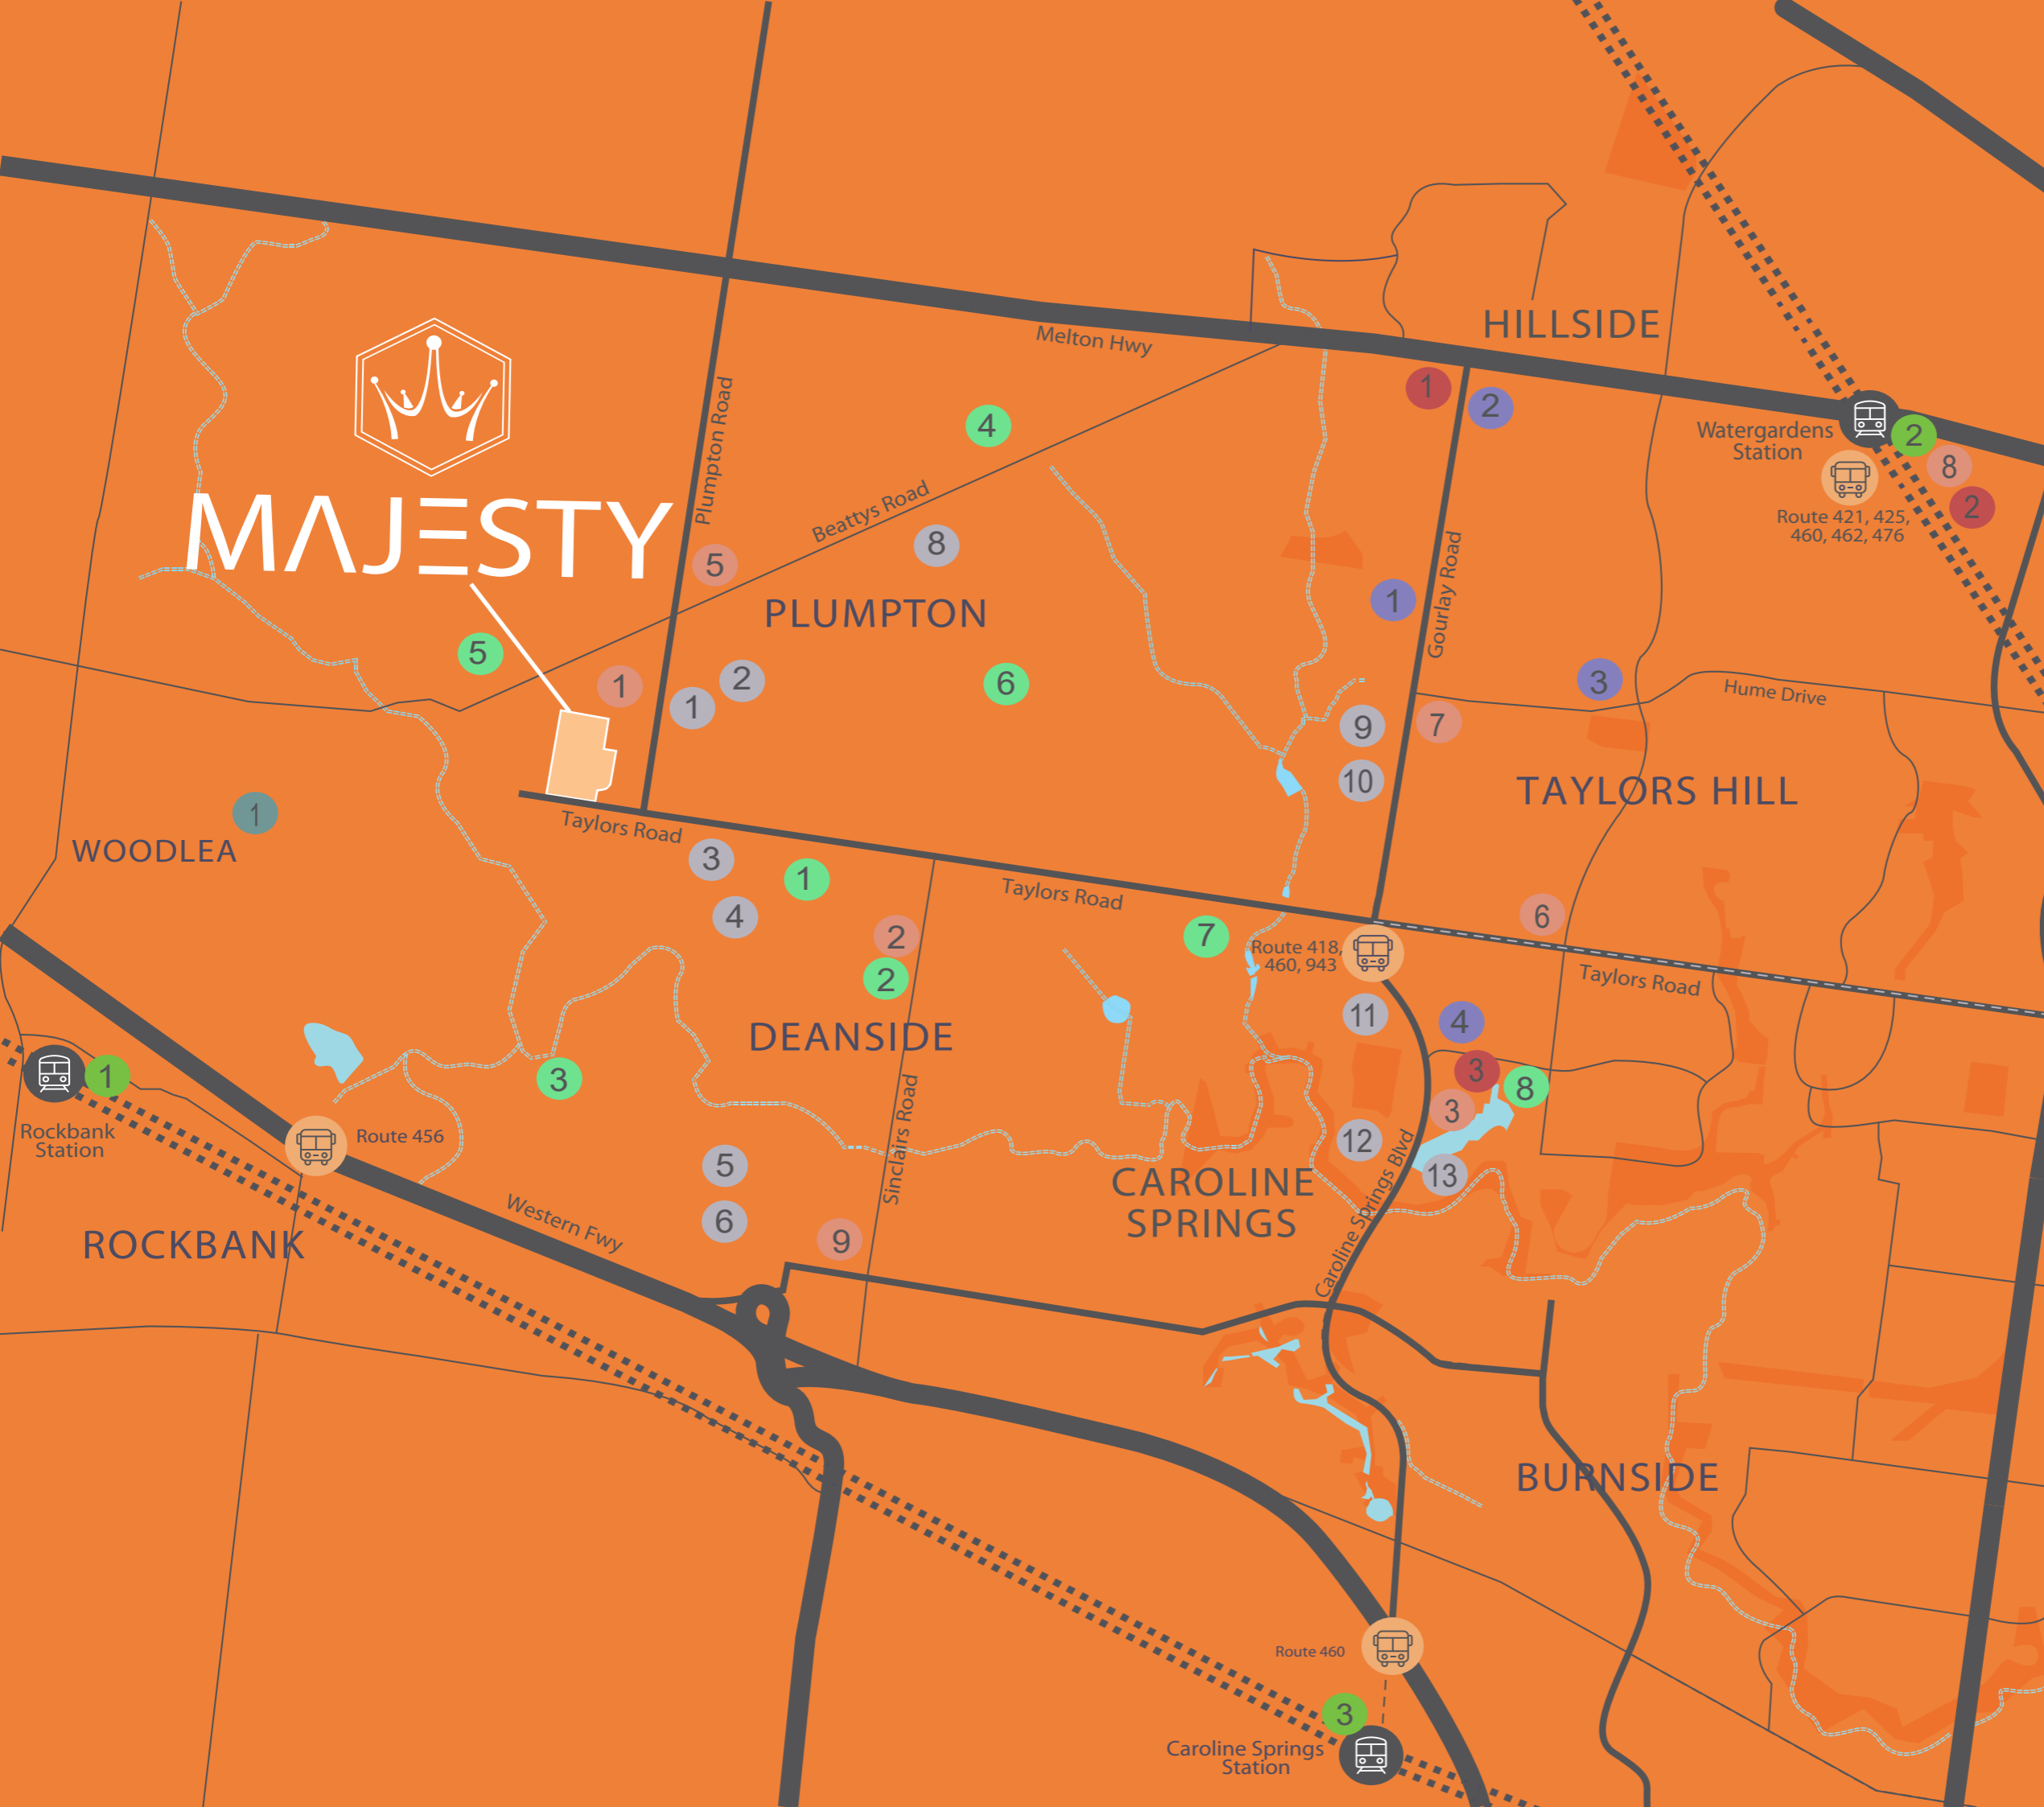

# MAJESTY

## SHOPPING & RETAIL

- 1. Future Shopping Centre
- 2. Future Shopping Centre
- 3. Caroline Springs Shopping Centre
- 4. Taylors Hill Village
- 5. Future Plumpton Town Centre
- 6. Watervale Shopping Centre
- 7. Taylors Hill Village
- 8. Watergardens Town Centre
- 9. Future Shopping Centre

## TRANSPORT

- 1. Rockbank Train Station
- 2. Watergardens Train Station
- 3. Caroline Springs Train Station

## MEDICAL SERVICES

- 1. Kings Park Medical Centre
- 2. Parkwood Green Medical Centre
- 3. Watervale Medical Centre
- 4. Caroline Springs Super Clinic